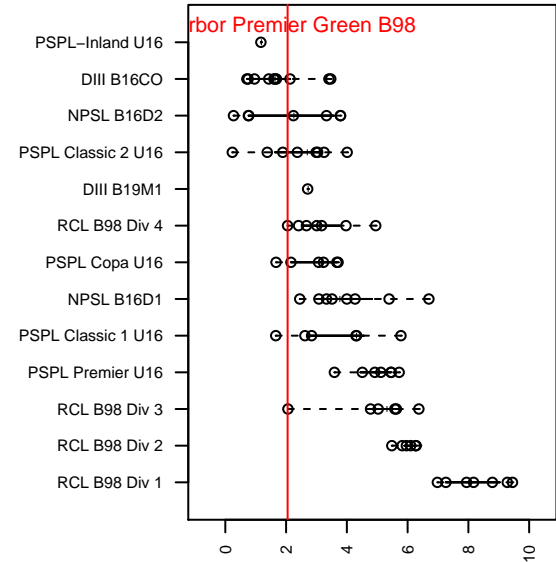

**attack and defense rating
relative to others at age
and all opponents in last 13 months**