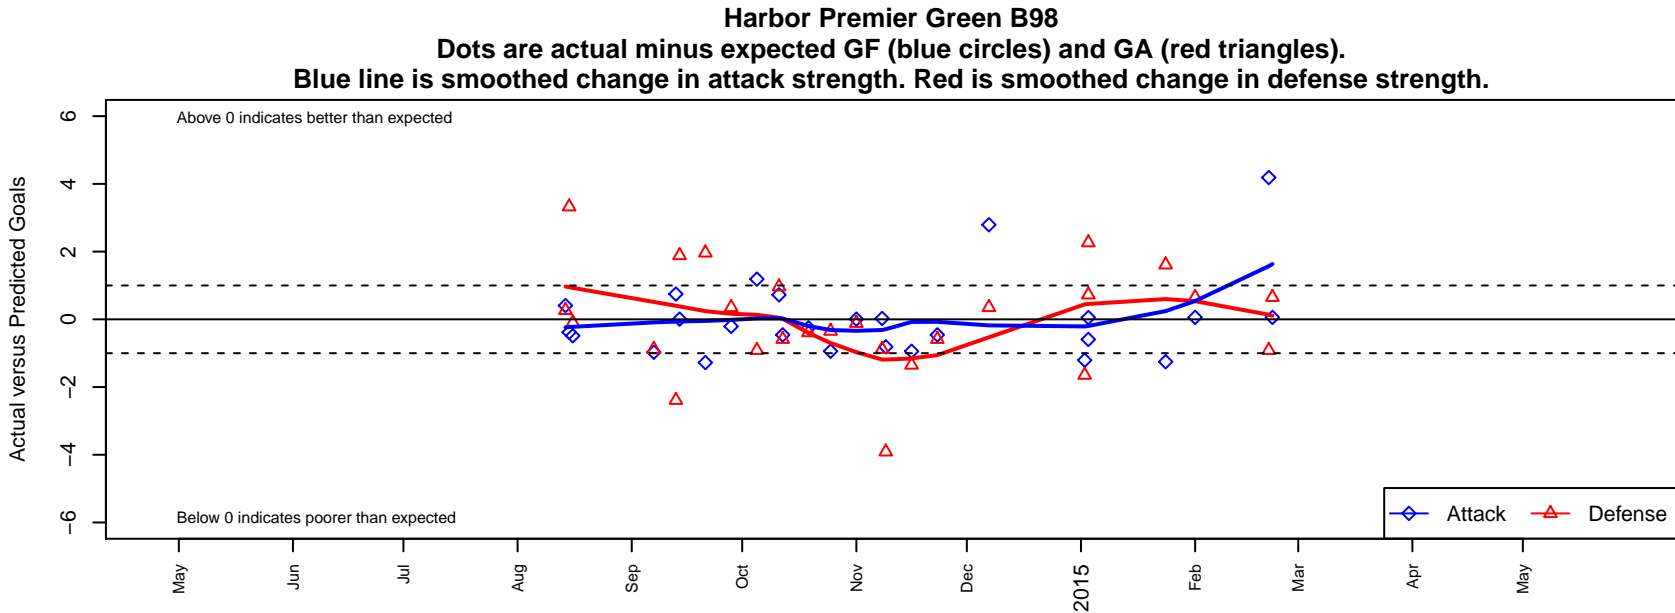

Harbor Premier Green B98

Harbor FC
 Gig Harbor, WA
 B98 total strength=1312
 attack=7.29 defense=4.76
 fall league = RCL B98 Div 4
 notes= Cashmore 2013

alt names used:
 HARBOR PREMIER B98 GREEN ()
 Harbor Premier B98 Green
 Harbor Premier B98 Green A
 Harbor Premier B98 Green A

Venues played:
 2014 Bigfoot Gold U16
 2014 RCL B98 Div 4
 2014 PacNW Winter Classic Premier II U16
 2014 WYS Presidents Cup B98 Div 2

**attack and defense variance (black dot)
relative to other teams
and top 10 in region**