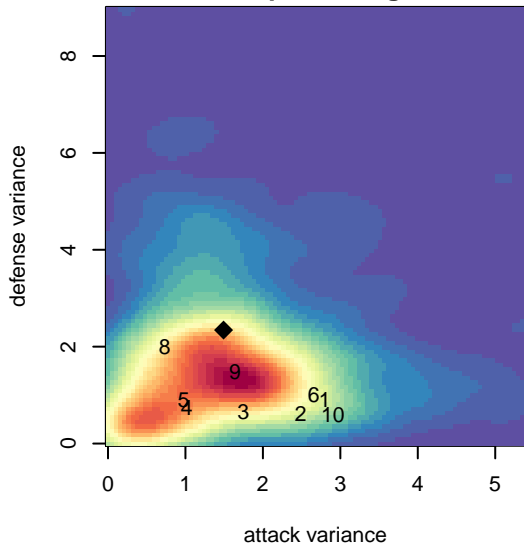

Harbor Premier Green B98

Harbor FC
 Gig Harbor, WA
 B98 total strength=1312
 attack=7.29 defense=4.76
 fall league = RCL B98 Div 4
 notes= Cashmore 2013

alt names used:
 HARBOR PREMIER B98 GREEN ()
 Harbor Premier B98 Green
 Harbor Premier B98 Green A
 Harbor Premier B98 Green A

Venues played:
 2014 Bigfoot Gold U16
 2014 RCL B98 Div 4
 2014 PacNW Winter Classic Premier II U16
 2014 WYS Presidents Cup B98 Div 2

**attack and defense variance (black dot)
relative to other teams
and top 10 in region**