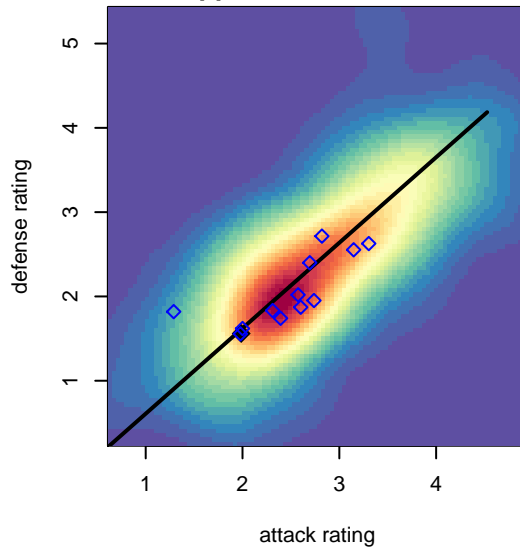

**attack and defense rating
relative to others at age
and all opponents in last 13 months**