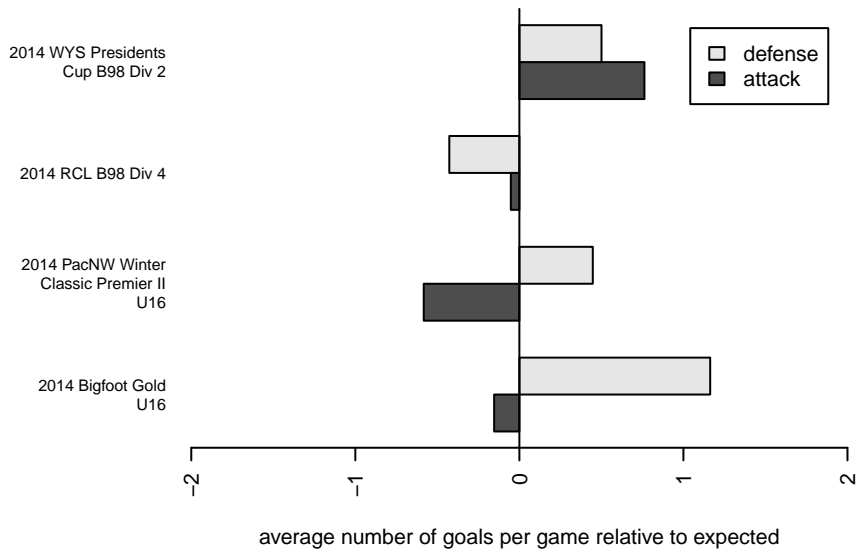

Performance relative to 13 month average